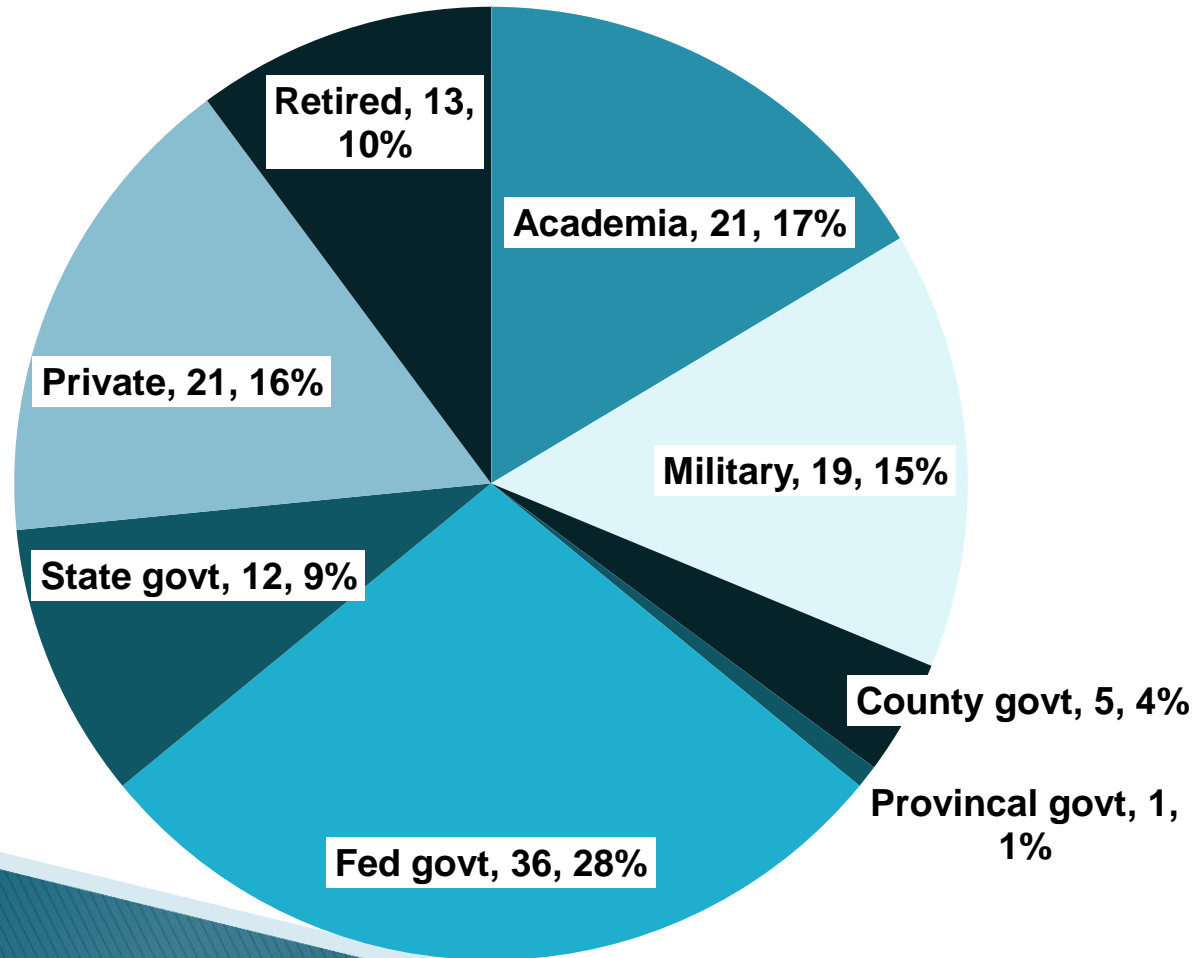

AAPHV Membership Profile

May 1, 2012

Data taken from 2011-12 membership applications

Promoting Veterinarians in Public Health

Membership Category, 2012 AAPHV Members

n=229, May 1, 2012

Type of Work Sector, 2012 All AAPHV Members

n=229, May 1, 2012

Type of Work Sector, 2012 Non-Student AAPHV Members

n=128, May 1, 2012

AAPHV Membership Preferred Address*

n=229, May 1, 2012

**Not necessarily work/school location*

International Addresses

Changes From 2011 to 2012

- ▶ **Membership increases**
 - From 141 to 229 total members; 62% increase
 - From 32 to 101 student members; 215% increase
- ▶ **No substantive change in distribution of Sectors represented**
- ▶ **Wider geographic distribution of members**